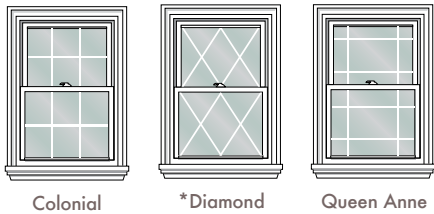

## Technical Performance Specifications

Styles	Kensington Glass KG4 S				KensingtonGlass KG7 N				KensingtonGlass KG9 N				KensingtonGlass Power Q10			
	U-Factor	R-Value	SHGC	VT	U-Factor	R-Value	SHGC	VT	U-Factor	R-Value	SHGC	VT	U-Factor	R-Value	SHGC	VT
Picture Window	0.25	4.0	0.22	0.52	0.16	6.3	0.29	0.52	0.14	7.1	0.28	0.52	0.13	7.7	0.27	0.46
Casement/Awning	0.25	4.0	0.17	0.4	0.19	5.3	0.22	0.4	0.17	5.9	0.22	0.4	0.16	6.3	0.21	0.36
Double Hung	0.26	3.8	0.2	0.47	0.2	5.0	0.26	0.47	0.18	5.6	0.26	0.47	0.17	5.9	0.25	0.42
Slider	0.28	3.6	0.2	0.47	0.21	4.8	0.26	0.47	0.19	5.3	0.26	0.47	0.18	5.6	0.24	0.41
Sliding Patio Door	0.3	3.3	0.2	0.45	0.23	4.3	0.24	0.44	0.21	4.8	0.24	0.44	0.2	5.0	0.23	0.39
Swing Patio Door	0.31	3.2	0.19	0.43	0.24	4.2	0.24	0.42	0.22	4.5	0.23	0.42	0.21	4.8	0.22	0.38

## Frame Material / Style

Frame Material 3 1/4" vinyl									
Window Type	Fixed picture	Double hung	Casement	Awning	2-Section Sliding	Patio/Swing Doors	Bow/Bay/Garden	Half Circle/Arch	Geometric
Minimum Size	16" x 13"	17" x 26"	15.25" x 20.50"	20.5" x 15.25"	22" x 14.25"	see	dealer	for	details
Maximum Size	84" x 84" (144 max UI)	54" x 85" (140 max UI)	36" x 72" (96 max UI)	48" x 36" (80 max UI)	84" x 66" (145 Max UI)	see	dealer	for	details

### Between The Glass

Grille pieces between the panes of glass create the desired look while preserving the smooth, easy-to-clean glass surface inside and out. Pencil, Perimeter and Single Line Prairie grid styles also available.