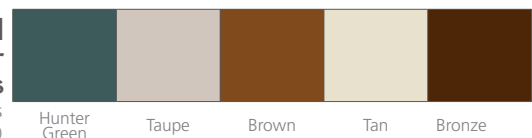

Optional Exterior Finishes

(Custom colors available as well)