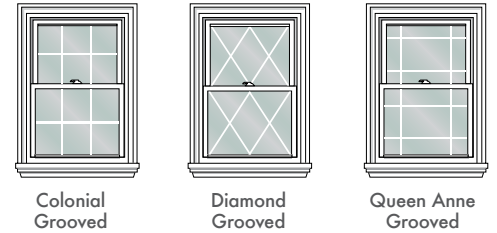

### Between The Glass

Grille pieces between the panes of glass create the desired look while preserving the smooth, easy-to-clean glass surface inside and out. Pencil, Perimeter and Single Line Prairie grid styles also available.

## Glass Options

### \*Bevel-Headed Glass

Designer bevel-headed glass is available in 4 artistic patterns with silver, gold, or black caming. Patterns are available in almost any size window you require because each pattern is custom fabricated specifically for your window.

### V-Groove Glass

Styled grooves that are cut into the panes of glass that create an artistic beveled glass look