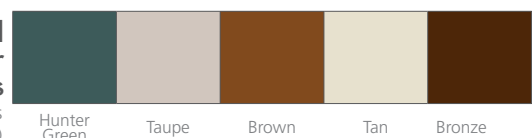

Grille Colors and Styles

	White	Tan	Brass*	Light Oak, Cherry or Pecan Laminate
Colonial	Flat, Contoured	Flat, Contoured	Pencil	Flat, Contoured
Queen Anne	Flat, Contoured	Flat, Contoured	Pencil	Flat, Contoured
Diamond	Flat	Flat	n/a	n/a

Glass Options

*Bevel-Headed Glass

Designer bevel-headed glass is available in 4 artistic patterns with silver, gold, or black caming. Patterns are available in almost any size window you require because each pattern is custom fabricated specifically for your window.

V-Groove Glass

Styled grooves that are cut into the panes of glass that create an artistic beveled glass look

Frame / Hardware Color Options

Combinations

	White	Tan	Light Oak	Cherry	Pecan
Interior Color	White	Tan	Light Oak	Cherry	Pecan
Hardware Color	White	Tan	Tan	Champagne	Champagne
Exterior Color	White	Tan	White/Tan	White/Tan	White/Tan

*Option only available with KensingtonGlass™ KG4 package.

Optional Exterior Finishes

(Custom colors available as well)

Patio Door Hardware