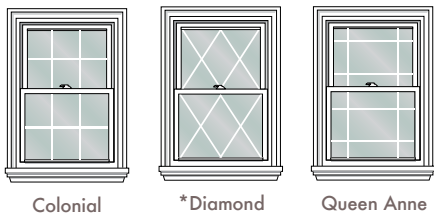

Technical Performance Specifications

Styles	Kensington Glass KG4 S				KensingtonGlass KG7 S				KensingtonGlass KG9 S				KensingtonGlass Power Q10			
	U-Factor	R-Value	SHGC	VT	U-Factor	R-Value	SHGC	VT	U-Factor	R-Value	SHGC	VT	U-Factor	R-Value	SHGC	VT
Picture Window	0.25	4.0	0.22	0.52	0.16	6.3	0.2	0.46	0.14	7.1	0.2	0.46	0.13	7.7	0.19	0.36
Casement/Awning	0.25	4.0	0.17	0.4	0.18	5.6	0.16	0.35	0.17	5.9	0.16	0.35	0.16	6.3	0.15	0.28
Double Hung	0.26	3.8	0.2	0.47	0.2	5.0	0.18	0.41	0.18	5.6	0.18	0.41	0.17	5.9	0.17	0.33
Slider	0.28	3.6	0.2	0.47	0.21	4.8	0.18	0.41	0.19	5.3	0.18	0.41	0.18	5.6	0.17	0.33
Sliding Patio Door	0.3	3.3	0.2	0.45	0.22	4.5	0.18	0.39	0.21	4.8	0.18	0.39	0.19	5.3	0.17	0.31
Swing Patio Door	0.31	3.2	0.19	0.43	0.24	4.2	0.17	0.38	0.22	4.5	0.17	0.38	0.21	4.8	0.16	0.3

Frame Material / Style

Frame Material 3 1/4" vinyl									
Window Type	Fixed picture	Double hung	Casement	Awning	2-Section Sliding	Patio/Swing Doors	Bow/Bay/Garden	Half Circle/Arch	Geometric
Minimum Size	16" x 13"	17" x 26"	15.25" x 20.50"	20.5" x 15.25"	22" x 14.25"	see	dealer	for	details
Maximum Size	84" x 84" (144 max UI)	54" x 85" (140 max UI)	36" x 72" (96 max UI)	48" x 36" (80 max UI)	84" x 66" (145 Max UI)	see	dealer	for	details

Grille Options

Between The Glass

Grille pieces between the panes of glass create the desired look while preserving the smooth, easy-to-clean glass surface inside and out. Pencil, Perimeter and Single Line Prairie grid styles also available.