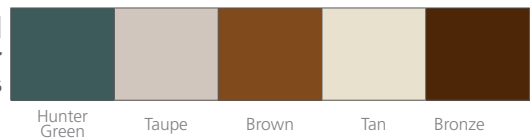

Grille Colors and Styles

	White	Tan	Brass*	Light Oak, Cherry or Pecan Laminate
Colonial	Flat, Contoured	Flat, Contoured	Pencil	Flat, Contoured
Queen Anne	Flat, Contoured	Flat, Contoured	Pencil	Flat, Contoured
Diamond	Flat	Flat	n/a	n/a

Glass Options

*Bevel-headed Glass

Designer bevel-headed glass is available in 4 artistic patterns with silver, gold, or black caming. Patterns are available in almost any size window you require because each pattern is custom fabricated specifically for your window.

V-Groove Glass

Styled grooves that are cut into the panes of glass that create an artistic beveled glass look.

Frame / Hardware Color Options

Combinations	White	Tan	Light Oak	Cherry	Pecan
Interior Color	White	Tan	Light Oak	Cherry	Pecan
Hardware Color	White	Tan	Tan	Champagne	Champagne
Exterior Color	White	Tan	White/Tan	White/Tan	White/Tan

Optional Exterior Finishes

(Custom colors available as well)

Patio Door Hardware

*Option only available with KensingtonGlass 4 package.