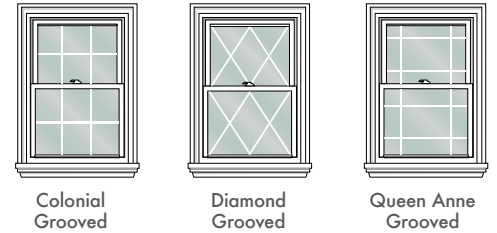

Grille Options

Between The Glass

Grille pieces between the panes of glass create the desired look while preserving the smooth, easy-to-clean glass surface inside and out. Pencil, Perimeter and Single Line Prairie grid styles also available.

Glass Options

*Bevel-Headed Glass

Designer bevel-headed glass is available in 4 artistic patterns with silver, gold, or black caming. Patterns are available in almost any size window you require because each pattern is custom fabricated specifically for your window.

V-Groove Glass

Styled grooves that are cut into the panes of glass that create an artistic beveled glass look

Frame / Hardware Color Options

Combinations

	White	Tan	Light Oak	Cherry	Pecan
Interior Color	White	Tan	Light Oak	Cherry	Pecan
Hardware Color	White	Tan	Tan	Champagne	Champagne
Exterior Color	White	Tan	White/Tan	White/Tan	White/Tan