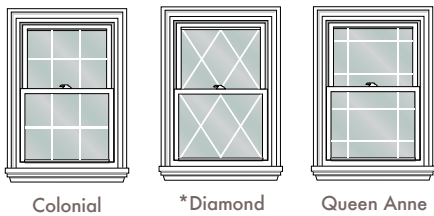

Technical Performance Specifications

Styles	Kensington Glass KG4 S				KensingtonGlass KG7 N				KensingtonGlass KG9 N				KensingtonGlass Power Q10			
	U-Factor	R-Value	SHGC	VT	U-Factor	R-Value	SHGC	VT	U-Factor	R-Value	SHGC	VT	U-Factor	R-Value	SHGC	VT
Picture Window	0.25	4.0	0.22	0.52	0.16	6.3	0.29	0.52	0.14	7.1	0.28	0.52	0.13	7.7	0.27	0.46
Casement/Awning	0.25	4.0	0.17	0.4	0.19	5.3	0.22	0.4	0.17	5.9	0.22	0.4	0.16	6.3	0.21	0.36
Double Hung	0.26	3.8	0.2	0.47	0.2	5.0	0.26	0.47	0.18	5.6	0.26	0.47	0.17	5.9	0.25	0.42
Slider	0.28	3.6	0.2	0.47	0.21	4.8	0.26	0.47	0.19	5.3	0.26	0.47	0.18	5.6	0.24	0.41
Sliding Patio Door	0.3	3.3	0.2	0.45	0.23	4.3	0.24	0.44	0.21	4.8	0.24	0.44	0.2	5.0	0.23	0.39
Swing Patio Door	0.31	3.2	0.19	0.43	0.24	4.2	0.24	0.42	0.22	4.5	0.23	0.42	0.21	4.8	0.22	0.38

Frame Material / Style

Frame Material 3 1/4" vinyl									
Window Type	Fixed picture	Double hung	Casement	Awning	2-Section Sliding	Patio/Swing Doors	Bow/Bay/Garden	Half Circle/Arch	Geometric
Minimum Size	16" x 13"	17" x 26"	15.25" x 20.50"	20.5" x 15.25"	22" x 14.25"	see	dealer	for	details
Maximum Size	84" x 84" (144 max UI)	54" x 85" (140 max UI)	36" x 72" (96 max UI)	48" x 36" (80 max UI)	84" x 66" (145 Max UI)	see	dealer	for	details

Grille Options

Between The Glass

Grille pieces between the panes of glass create the desired look while preserving the smooth, easy-to-clean glass surface inside and out. Pencil, Perimeter and Single Line Prairie grid styles also available.

Glass Options

*Bevel-Headed Glass

Designer bevel-headed glass is available in 4 artistic patterns with silver, gold, or black caming. Patterns are available in almost any size window you require because each pattern is custom fabricated specifically for your window.