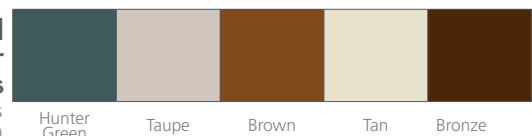

Grille Colors and Styles

	White	Tan	Brass*	Light Oak, Cherry or Pecan Laminate
Colonial	Flat, Contoured	Flat, Contoured	Pencil	Flat, Contoured
Queen Anne	Flat, Contoured	Flat, Contoured	Pencil	Flat, Contoured
Diamond	Flat	Flat	n/a	n/a

Glass Options

*Bevel-Headed Glass

Designer bevel-headed glass is available in 4 artistic patterns with silver, gold, or black caming. Patterns are available in almost any size window you require because each pattern is custom fabricated specifically for your window.

V-Groove Glass

Styled grooves that are cut into the panes of glass that create an artistic beveled glass look

Frame / Hardware Color Options

Combinations

	White	Tan	Light Oak	Cherry	Pecan
Interior Color	White	Tan	Light Oak	Cherry	Pecan
Hardware Color	White	Tan	Tan	Champagne	Champagne
Exterior Color	White	Tan	White/Tan	White/Tan	White/Tan

*Option only available with KensingtonGlass™ KG4 package.

Optional Exterior Finishes

(Custom colors available as well)

Patio Door Hardware

Polished Brass (Standard with woodgrain and/or exterior painted)	Antique Brass (Optional)	Satin Nickel (Optional)	White (Color match to door)	Tan (Color match to door)
--	--------------------------	-------------------------	-----------------------------	---------------------------