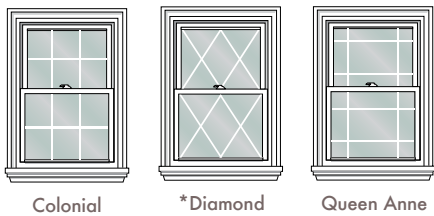

Technical Performance Specifications

Styles	Kensington Glass KG4 S				KensingtonGlass KG7 S				KensingtonGlass KG9 S				KensingtonGlass Power Q10			
	U-Factor	R-Value	SHGC	VT	U-Factor	R-Value	SHGC	VT	U-Factor	R-Value	SHGC	VT	U-Factor	R-Value	SHGC	VT
Picture Window	0.25	4.0	0.22	0.52	0.16	6.3	0.2	0.46	0.14	7.1	0.2	0.46	0.13	7.7	0.19	0.36
Casement/Awning	0.25	4.0	0.17	0.4	0.18	5.6	0.16	0.35	0.17	5.9	0.16	0.35	0.16	6.3	0.15	0.28
Double Hung	0.26	3.8	0.2	0.47	0.2	5.0	0.18	0.41	0.18	5.6	0.18	0.41	0.17	5.9	0.17	0.33
Slider	0.28	3.6	0.2	0.47	0.21	4.8	0.18	0.41	0.19	5.3	0.18	0.41	0.18	5.6	0.17	0.33
Sliding Patio Door	0.3	3.3	0.2	0.45	0.22	4.5	0.18	0.39	0.21	4.8	0.18	0.39	0.19	5.3	0.17	0.31
Swing Patio Door	0.31	3.2	0.19	0.43	0.24	4.2	0.17	0.38	0.22	4.5	0.17	0.38	0.21	4.8	0.16	0.3

Frame Material / Style

Frame Material 3 1/4" vinyl									
Window Type	Fixed picture	Double hung	Casement	Awning	2-Section Sliding	Patio/Swing Doors	Bow/Bay/Garden	Half Circle/Arch	Geometric
Minimum Size	16" x 13"	17" x 26"	15.25" x 20.50"	20.5" x 15.25"	22" x 14.25"	see	dealer	for	details
Maximum Size	84" x 84" (144 max UI)	54" x 85" (140 max UI)	36" x 72" (96 max UI)	48" x 36" (80 max UI)	84" x 66" (145 Max UI)	see	dealer	for	details

Grille Options

Between The Glass

Grille pieces between the panes of glass create the desired look while preserving the smooth, easy-to-clean glass surface inside and out. Pencil, Perimeter and Single Line Prairie grid styles also available.

Glass Options

*Bevel-Headed Glass

Designer bevel-headed glass is available in 4 artistic patterns with silver, gold, or black caming. Patterns are available in almost any size window you require because each pattern is custom fabricated specifically for your window.