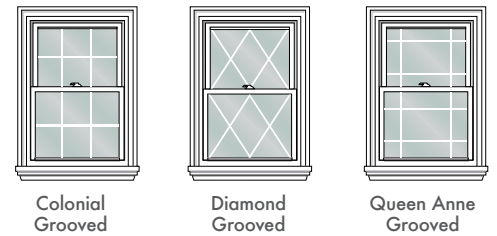

Grille Options

Between The Glass

Grille pieces between the panes of glass create the desired look while preserving the smooth, easy-to-clean glass surface inside and out. Pencil, Perimeter and Single Line Prairie grid styles also available.

Glass Options

*Bevel-Headed Glass

Designer bevel-headed glass is available in 4 artistic patterns with silver, gold, or black caming. Patterns are available in almost any size window you require because each pattern is custom fabricated specifically for your window.

V-Groove Glass

Styled grooves that are cut into the panes of glass that create an artistic beveled glass look

Frame / Hardware Color Options

Combinations

	White	Tan	Light Oak	Cherry	Pecan
Interior Color	White	Tan	Light Oak	Cherry	Pecan
Hardware Color	White	Tan	Tan	Champagne	Champagne
Exterior Color	White	Tan	White/Tan	White/Tan	White/Tan