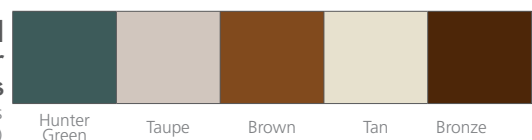

Grille Colors and Styles

	White	Tan	Brass*	Light Oak, Cherry or Pecan Laminate
Colonial	Flat, Contoured	Flat, Contoured	Pencil	Flat, Contoured
Queen Anne	Flat, Contoured	Flat, Contoured	Pencil	Flat, Contoured
Diamond	Flat	Flat	n/a	n/a

Glass Options

*Bevel-Headed Glass

Designer bevel-headed glass is available in 4 artistic patterns with silver, gold, or black caming. Patterns are available in almost any size window you require because each pattern is custom fabricated specifically for your window.

V-Groove Glass

Styled grooves that are cut into the panes of glass that create an artistic beveled glass look

Frame / Hardware Color Options

Combinations

	White	Tan	Light Oak	Cherry	Pecan
Interior Color	White	Tan	Light Oak	Cherry	Pecan
Hardware Color	White	Tan	Tan	Champagne	Champagne
Exterior Color	White	Tan	White/Tan	White/Tan	White/Tan

*Option only available with KensingtonGlass™ KG4 package.

Optional Exterior Finishes

(Custom colors available as well)

Patio Door Hardware